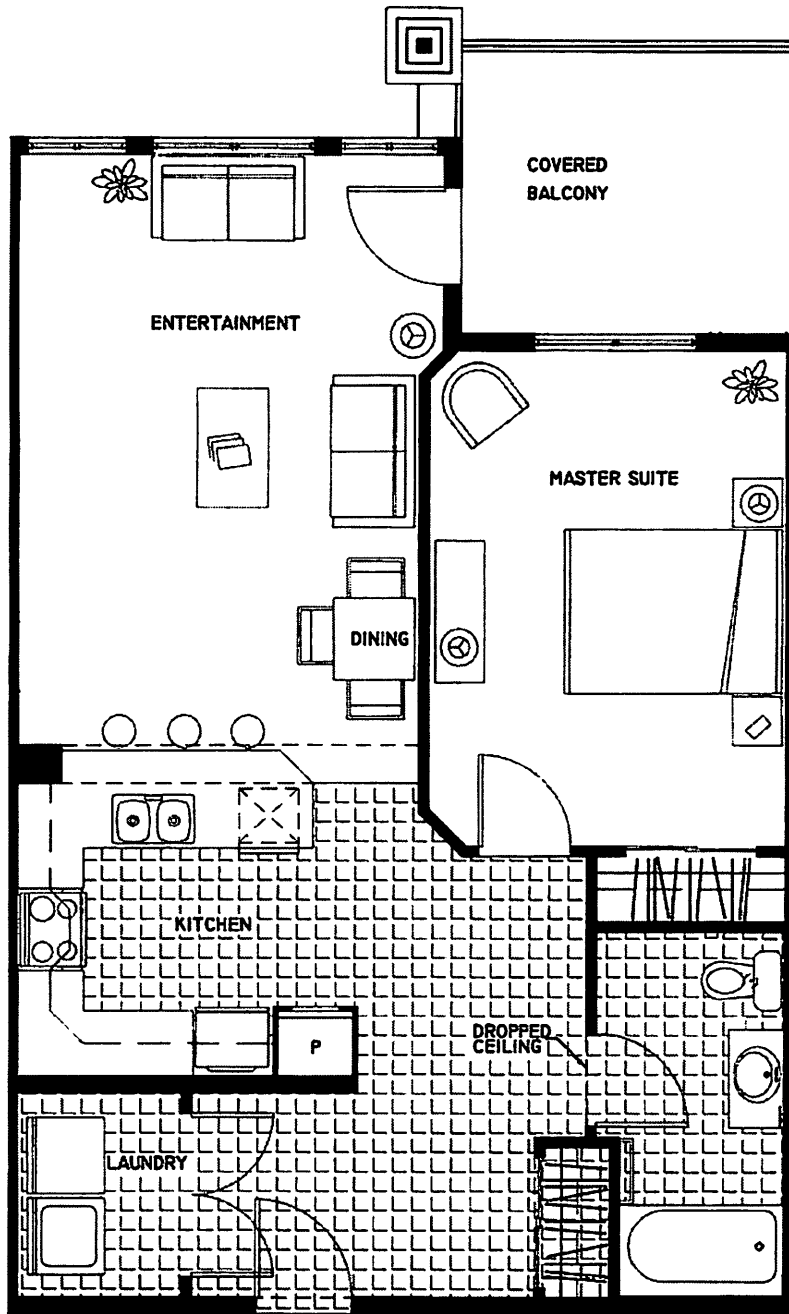

Toscana
... the Ultimate Address

PICASSO
803 S.F.
(1-BEDROOM/
1-BATHROOM)

ROOM SIZES		FLOORING LEGEND	
ENTERTAINMENT	12'-2" x 13'-0"		TILE
MASTER SUITE	10'-10" x 15'-4"		CARPET
KITCHEN	10'-3" x 8'-11"		
DINING	12'-2" x 6'-9"		
LAUNDRY	4'-11" x 6'-2"		

STATESMAN
what a beautiful way to live!

05-38-07