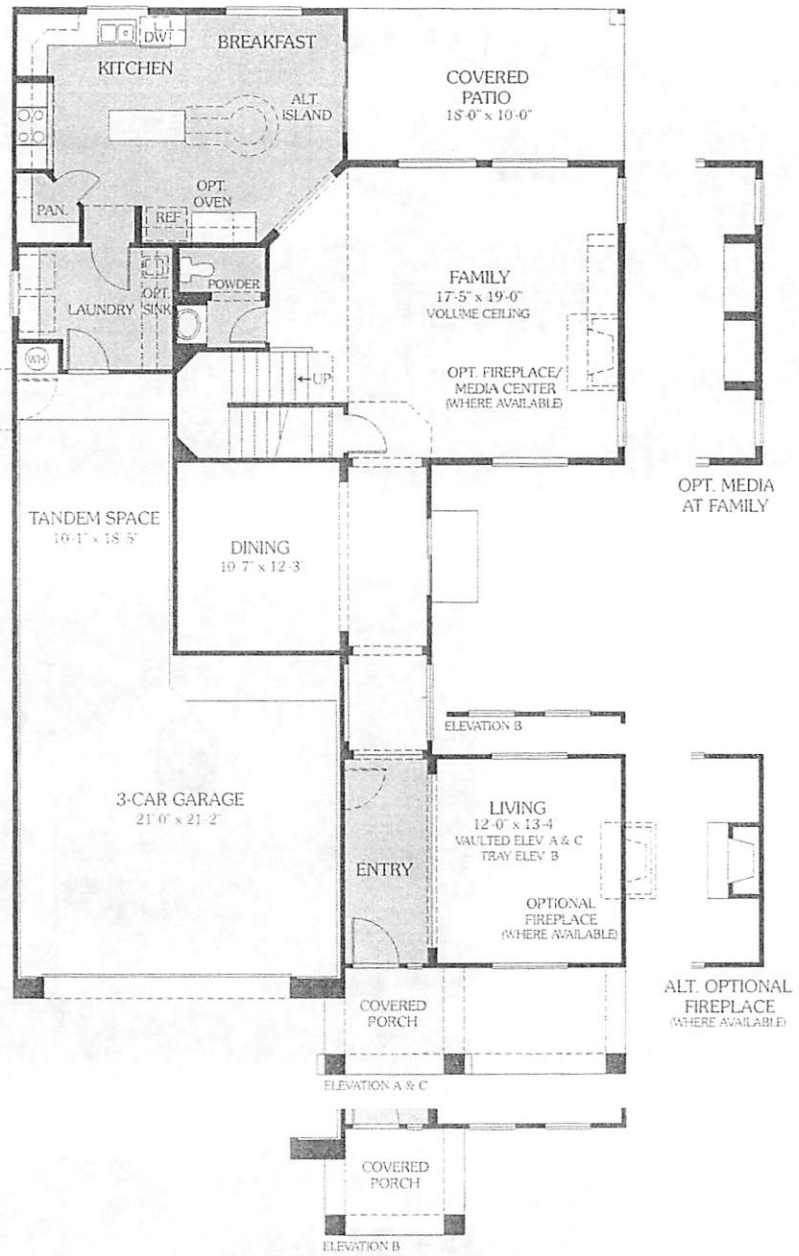

Highlights

- Tandem 3-Car Garage
- Large Family Room
- Spacious Loft

OPTIONAL SEPARATE TUB & SHOWER

PRELIMINARY

Copper Basin
Homestead
Pecan Creek
Desert Peak
Laredo Ranch

Sunset Farms
Mountainside
Johnson Ranch

D.R. HORTON
America's Builder
Continental Series

Milan
Plan 4009
2876 Sq. Ft.