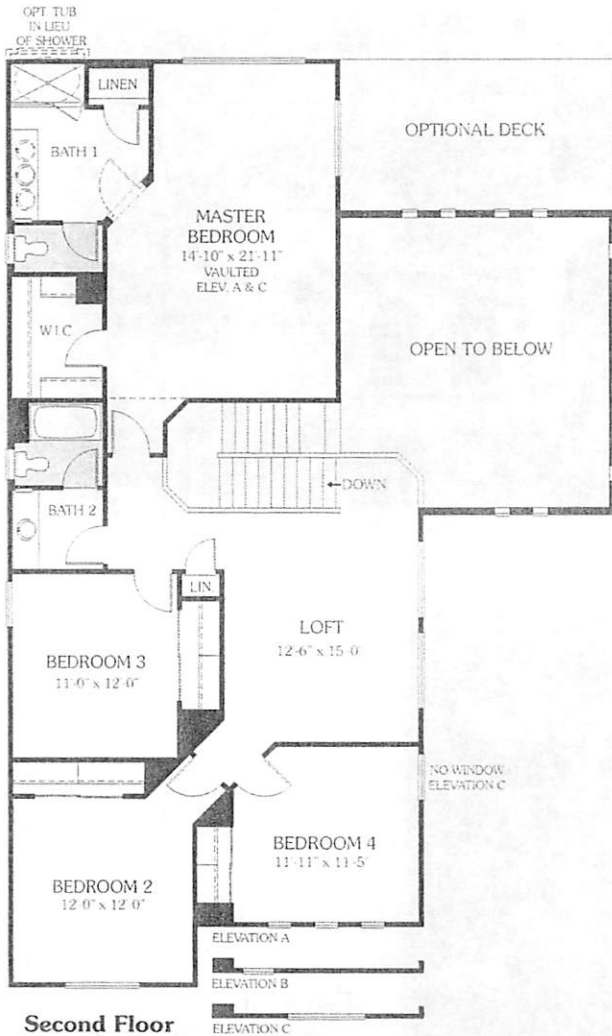

Highlights

- Tandem 3-Car Garage
- Large Family Room
- Spacious Loft

OPTIONAL SEPARATE TUB & SHOWER

PRELIMINARY

Copper Basin
Homestead
Pecan Creek
Desert Peak
Laredo Ranch

Sunset Farms
Mountainside
Johnson Ranch

D.R. HORTON
America's Builder
Continental Series

Milan
Plan 4009
2876 Sq. Ft.