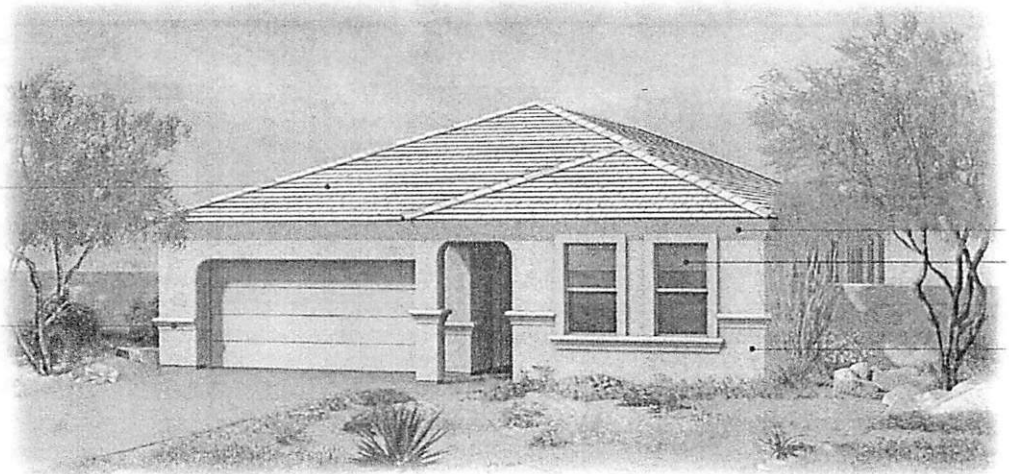

Elevation A