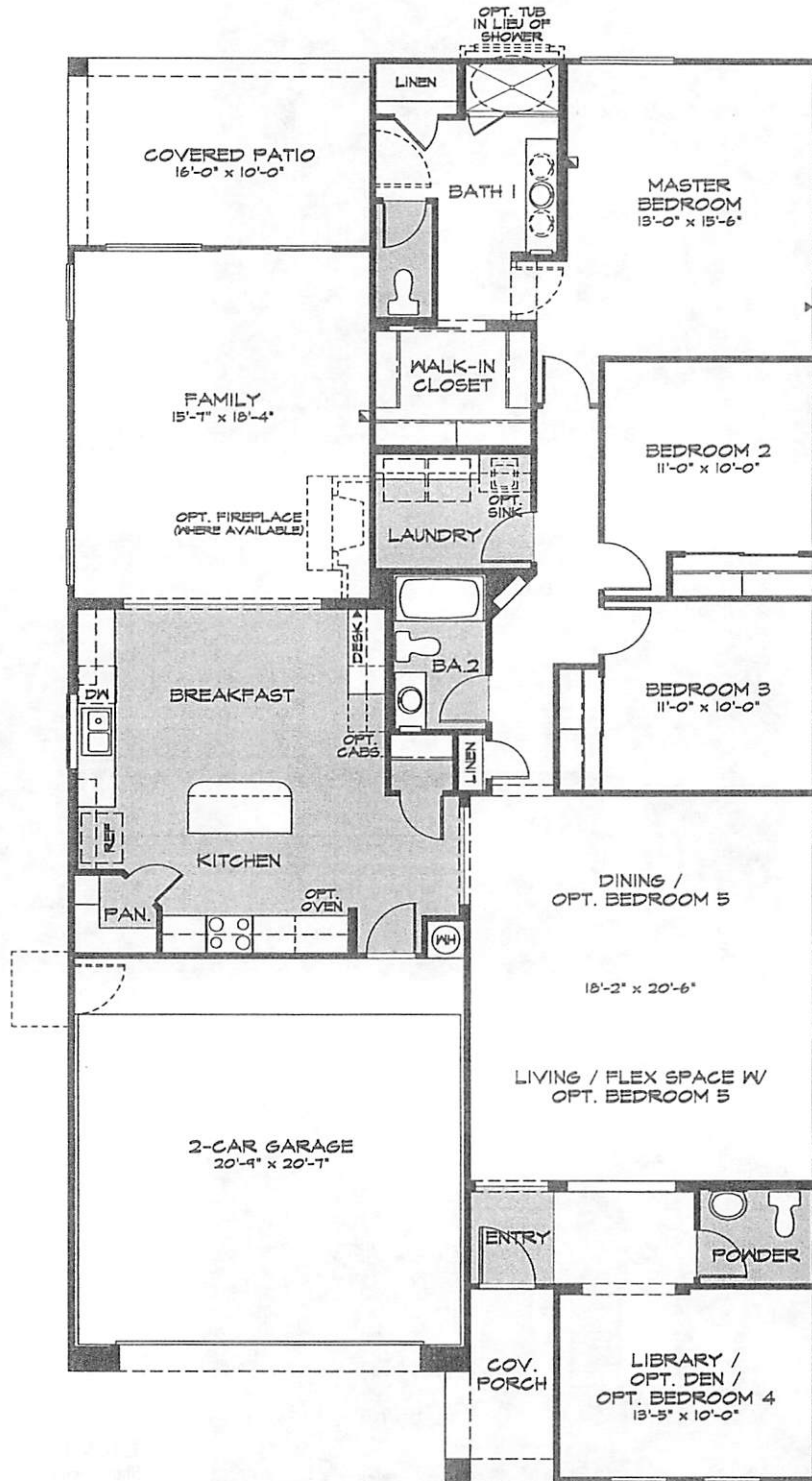

# PRELIMINARY

For Illustrative Purposes Only

Desert Ridge  
 Sonoran Vista  
 Copper Basin  
 Homestead  
 Mountainside  
 Pecan Creek  
 F4014/03-28-07

**D.R. HORTON**  
*America's Builder*  
 Continental Series

## Mantova

Plan 4014  
 2235 Sq. Ft.